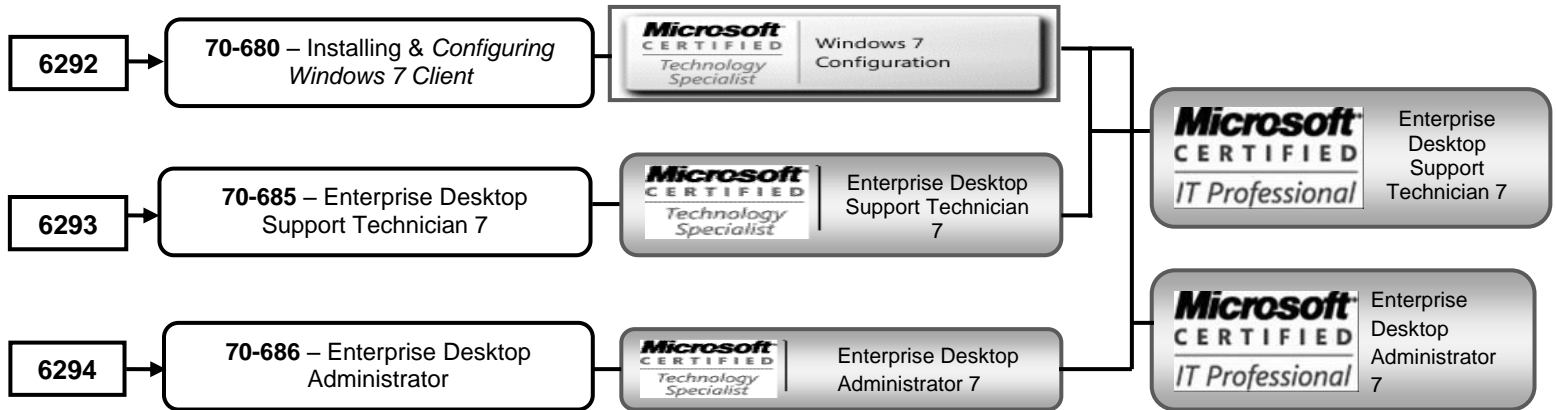

Windows Server 2008 Certification Path

Windows 2003 to Windows 2008 upgrade path.

Windows 7 Certification Path

Module	Title	Duration	Exam No.
MS 6292	<i>Installing and Configuring Windows 7 Client</i>	24 Hrs	70-680
MS 6293	<i>Enterprise Desktop Support Technician 7</i>	40 Hrs	70-685
MS 6294	<i>Planning and Managing Windows 7 Desktop Deployments and Environments</i>	40 Hrs	70-686
MS 6418	<i>Deploying Windows Server 2008</i>	24 Hrs	70-643
MS 6421	<i>Configuring & Troubleshooting a Windows Server 2008 Network Infrastructure</i>	40 Hrs	70-642
MS 6425	<i>Configuring Windows Server 2008 Active Directory Domain Servers</i>	40 Hrs	} 70-640
MS 6426	<i>Config. & Trouble shooting Identity & Access Management in Win. Server'08 Active Directory</i>	24 Hrs	
MS 6427	<i>Configuring & Troubleshooting Internet Information Services in Windows Server 2008</i>	24 Hrs	} 70-643
MS 6428	<i>Configuring Windows Server 2008 Terminal Services</i>	16 Hrs	
MS 6430	<i>Managing & Maintaining Windows Server 2008 Server</i>	40 Hrs	70-646
MS 6435	<i>Designing a Windows Server 2008 Network Infrastructure</i>	40 Hrs	} 70-647
MS 6436	<i>Designing a Windows Server 2008 Active Directory Infrastructure & Services</i>	40 Hrs	
MS 6437	<i>Designing a Windows Server 2008 Application Infrastructure</i>	24 Hrs	