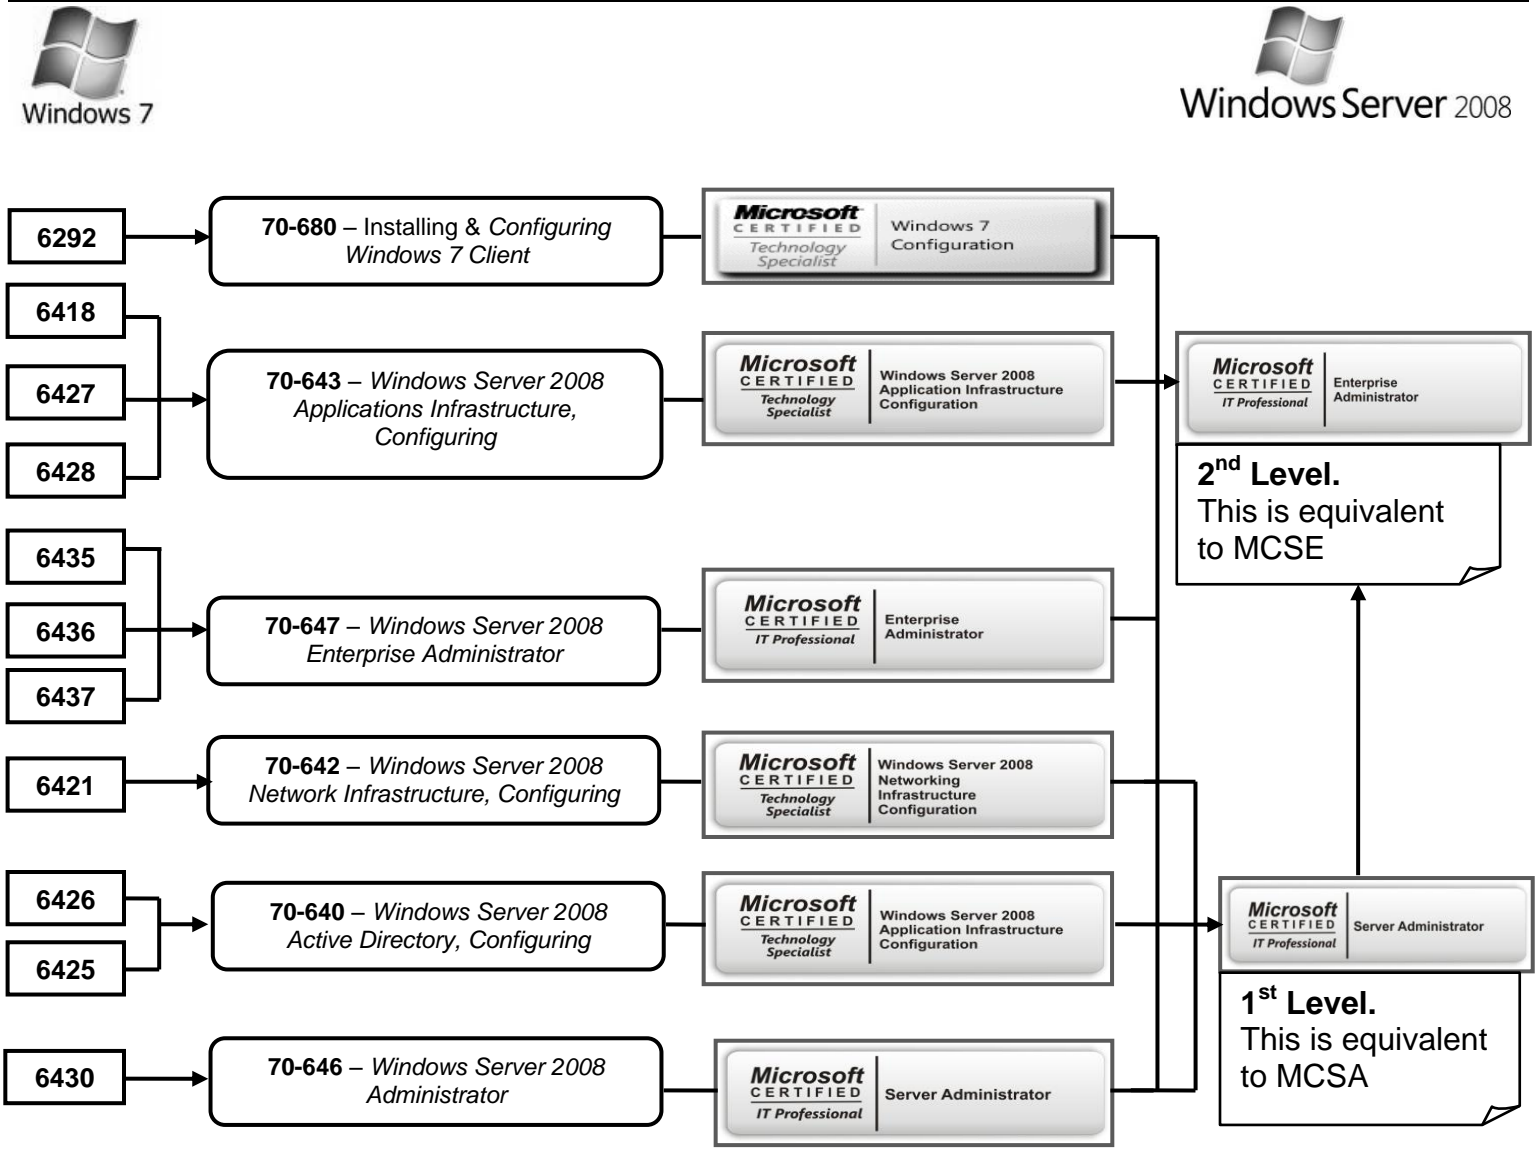

Windows Server 2008 Certification Path

Windows 2003 to Windows 2008 upgrade path.

Windows 7 Certification Path

Module	Title	Duration	Exam No.
MS 6292	<i>Installing and Configuring Windows 7 Client</i>	24 Hrs	70-680
MS 6293	<i>Enterprise Desktop Support Technician 7</i>	40 Hrs	70-685
MS 6294	<i>Planning and Managing Windows 7 Desktop Deployments and Environments</i>	40 Hrs	70-686
MS 6418	<i>Deploying Windows Server 2008</i>	24 Hrs	70-643
MS 6421	<i>Configuring & Troubleshooting a Windows Server 2008 Network Infrastructure</i>	40 Hrs	70-642
MS 6425	<i>Configuring Windows Server 2008 Active Directory Domain Servers</i>	40 Hrs	} 70-640
MS 6426	<i>Config. & Trouble shooting Identity & Access Management in Win. Server'08 Active Directory</i>	24 Hrs	
MS 6427	<i>Configuring & Troubleshooting Internet Information Services in Windows Server 2008</i>	24 Hrs	} 70-643
MS 6428	<i>Configuring Windows Server 2008 Terminal Services</i>	16 Hrs	
MS 6430	<i>Managing & Maintaining Windows Server 2008 Server</i>	40 Hrs	70-646
MS 6435	<i>Designing a Windows Server 2008 Network Infrastructure</i>	40 Hrs	} 70-647
MS 6436	<i>Designing a Windows Server 2008 Active Directory Infrastructure & Services</i>	40 Hrs	
MS 6437	<i>Designing a Windows Server 2008 Application Infrastructure</i>	24 Hrs	