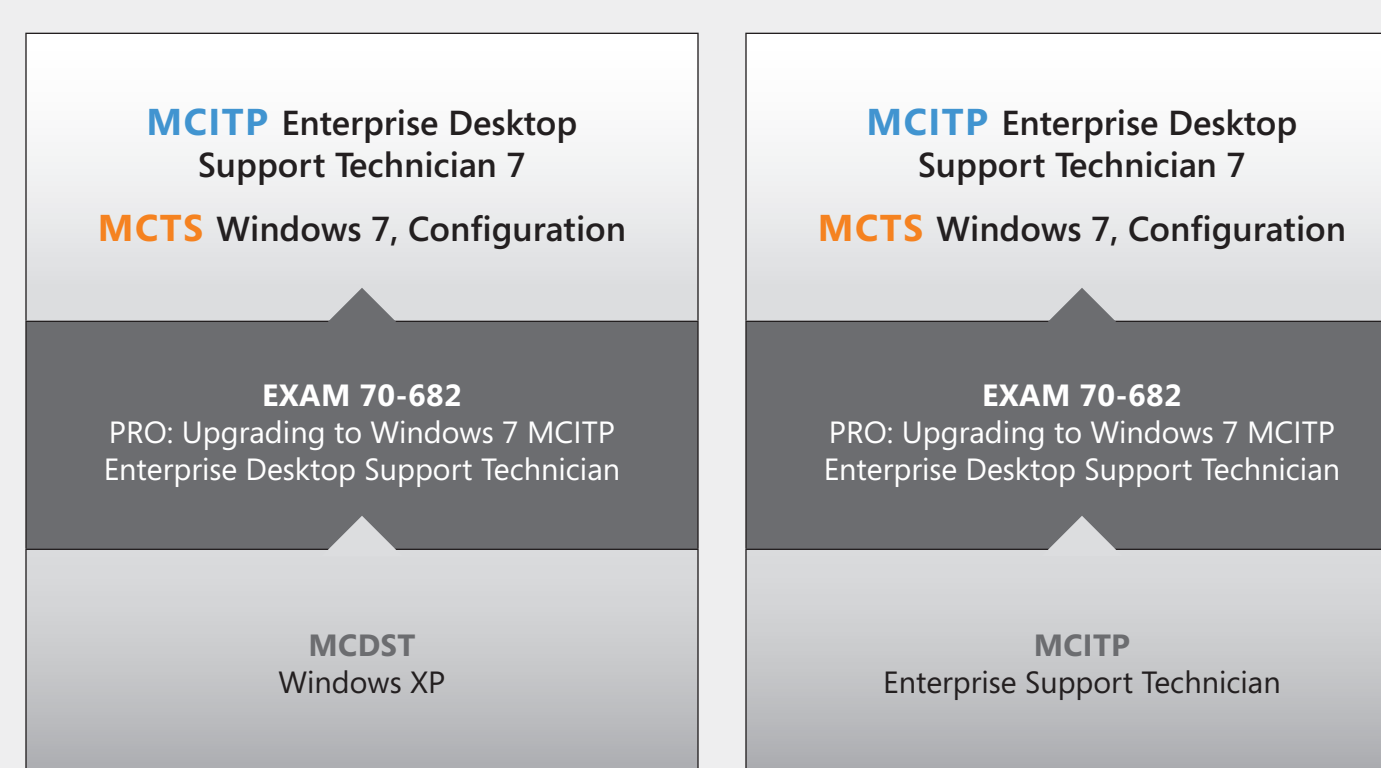

Certification Pathways

■ Required Exam(s)

■ Required Certification(s)

PATHS TO MCITP MICROSOFT CERTIFIED IT PROFESSIONAL

PATHS TO MCTS MICROSOFT CERTIFIED TECHNOLOGY SPECIALIST

UPGRADE PATHS FROM WINDOWS 7 OR XP